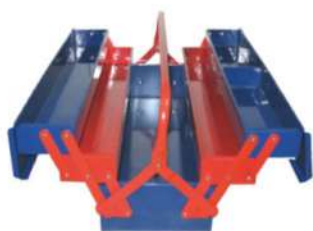

Width (mm)	Diameter (mm)	Height (mm)
Overall	680	460	830
5 Drawer	570	410	65
2 Drawer	570	410	135

	Width (mm)	Diameter (mm)	Height (mm)
Overall	683	460	773
4 Drawer	576	400	73.5
2 Drawer	576	400	151

	Width (mm)	Diameter (mm)	Height (mm)
Overall	755	385	665
2 Drawer	620	345	75

	Width (mm)	Diameter (mm)	Height (mm)
Overall	712	440	694
2 Drawer	570	395	60

TB504

TOOLS BOX (METAL)

Item Code	Measurement
TB303	L350mm x H100mm x W150mm
TB501	L410mm x H100mm x W200mm
TB502	L410mm x H150mm x W200mm
TB503	L410mm x H190mm x W205mm
TB504	L600mm x H190mm x W205mm

*Picture shown are for reference only